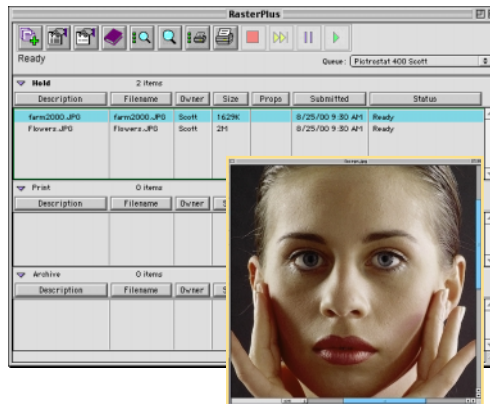

Macintosh Edition Summary

RasterPlus Macintosh Edition is designed to dramatically improve the print performance of color film recorders and photorealistic printers. The software is ideal for professional service bureaus, corporate imaging centers and desktop presenters who demand the most powerful print solution available for the Macintosh operating system.

RasterPlus provides full-time File-Print access from any Macintosh application even when RasterPlus isn't running! This integrated workflow makes RasterPlus the easiest software to use, maximizing print performance. You get accurate print previews, print editing, unattended schedule printing, hot folder networking and *PostScript 3* quality output.

New Visual Print Workflow

RasterPlus Macintosh Edition has an all new Visual Print workflow which allows customers to track the status of all the jobs in the queue at a glance. With the 3-step visual print workflow, incoming files are placed in a Hold area where they can be previewed. RasterPlus features a true WYSIWYG high definition preview for a pixel-by-pixel view of your output before it is printed.